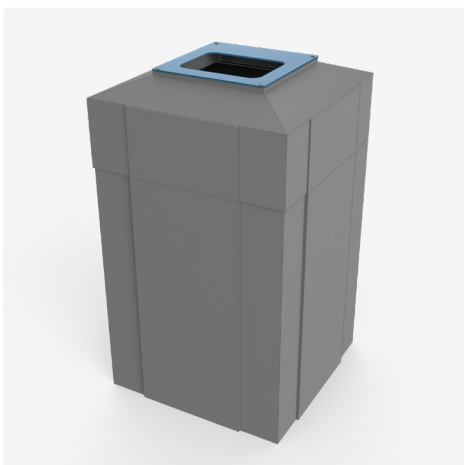

Refuse + Recycle

Hex Refuse Container

 **Overall size:** 19.50" w x 29.50" h x 17" d

 **Recommended bag size:** 40" x 48" (30-40 gallon)

 **Shipping weight:** 17 lbs

- Durable 2-piece garbage disposal unit
- Rotomoulded UV stabilized polyethylene
- Uses standard household green garbage bags

Uses:

- Waste disposal, recyclables, bulk product storage (sand, stone, etc.)

Square Refuse Container

 **Overall size:** 19.50" w x 36.25" h x 20.25" d

 **Recommended bag size:** 30" x 36" (20-30 gallon)

 **Shipping weight:** 20 lbs

- Durable 2-piece garbage disposal unit
- Rotomoulded UV stabilized polyethylene
- Uses standard household green garbage bags

Uses:

- Waste disposal, recyclables, bulk product storage (sand, stone, etc.)