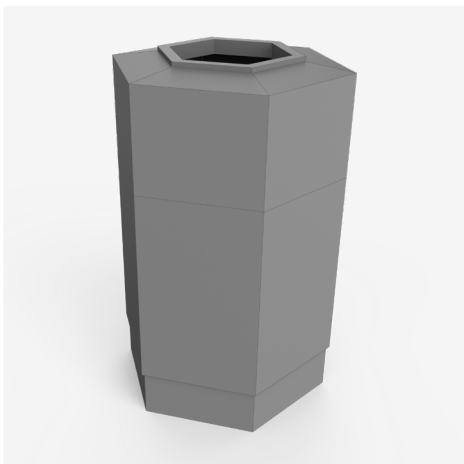

Refuse + Recycle

Hex Refuse Container

 **Overall size:** 19.50" w x 29.50" h x 17" d

 **Recommended bag size:** 40" x 48" (30-40 gallon)

 **Shipping weight:** 17 lbs

- Durable 2-piece garbage disposal unit
- Rotomoulded UV stabilized polyethylene
- Uses standard household green garbage bags

Uses:

- Waste disposal, recyclables, bulk product storage (sand, stone, etc.)

Square Refuse Container

 **Overall size:** 19.50" w x 36.25" h x 20.25" d

 **Recommended bag size:** 30" x 36" (20-30 gallon)

 **Shipping weight:** 20 lbs

- Durable 2-piece garbage disposal unit
- Rotomoulded UV stabilized polyethylene
- Uses standard household green garbage bags

Uses:

- Waste disposal, recyclables, bulk product storage (sand, stone, etc.)